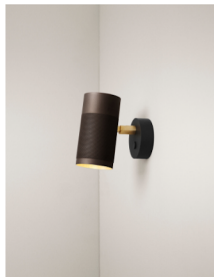

Patrone Wall Lamp Small

BY KASPER THORUP

WS1088

WS1144

WS1166

WS1022

WS1044

WS1066

Mounting

Standard configured as hard-wired to be installed directly, but wiring allows easy re-configuration to plug-in. For this, our Wall Lamp Kit can be purchased separately.

Design Features

Provides ambient, accent and task lighting

Compatible with standard GU10 LED

Emits glare-free, downwardly directed light

Part of the Patrone Lighting Series

Designed, crafted and finished by hand in Copenhagen, Denmark

Materials

The fixture of the lamp is made from solid brass. An individually surface treatment of each fixture enhances the material with refined, unique finishes. Variations in colour may occur and must be considered as an inherent and unique part of the hand-finished product.

Patrone Wall Lamp Small

BY KASPER THORUP

Category	Lighting
Product Type	Wall lamp
Product Name	Patrone Wall Lamp, Small
Main Material	Solid Brass
Inner / Outer shade	Brass, browned, black, nickel-plated
Wall Canopy	POM, black
Dimensions	D: 60 mm H: 120 mm
Wall Canopy	D: 70 mm H: 22 mm
Net Weight (Kg)	0,39
Tilt adjustable angle (°)	65
Rotation adjustable angle (°):	350
Environment	Indoor
Spare Part	Wall Lamp Kit (not included)